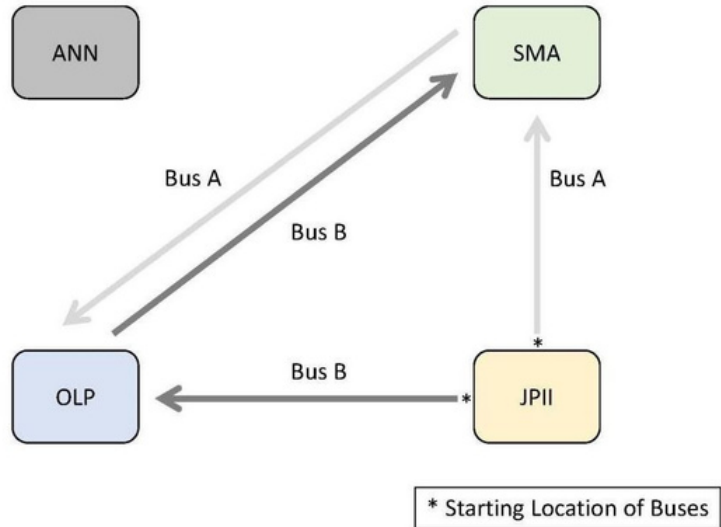

HCA Bus Routes

Morning

Middle School-7:30am
 Intermediate-7:55am
 Primary-8:00am
 ECEC-8:00am

Afternoon

Middle School-2:40pm
 Intermediate-2:55pm
 (Flex 3:15)
 Primary-3:00pm
 (Flex 3:15)
 ECEC-3:00pm
 (Flex 3:15)